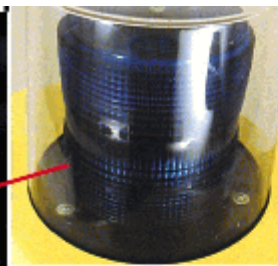

PURE \$YNERGY

EMCS-900
Runs
Completely
On Low
Voltage
Twisted
Pair Wire

pulsating blue
strobe light in a
double encased
high impact
plastic dome

vandal proof,
all weather
stainless steel housing
is prepped for
CCTV function

highly visable
bonded yellow surface
is further illuminated
by "constant on"
soft glow
indicator light

hands free
crystal clear
voice communication
with optional
scream detection
sensors as well as
many other
revolutionary features

installed in
free standing
stanchions or
wall mounted for
additional savings

The EMCS-900 is more than the sum of its parts. Because of its innovative low voltage design you can have emergency call boxes in places you never thought possible and a reliability and quality you never thought you could afford. No running of costly electrical lines. The EMCS-900 is fully operational with power fed solely through simple low voltage twisted pair wire. The EMCS-900 features supervised lines, modular repair, expandable, and can interface with a multitude of communication systems. ADA compliant and backed by RING's renowned reliability.