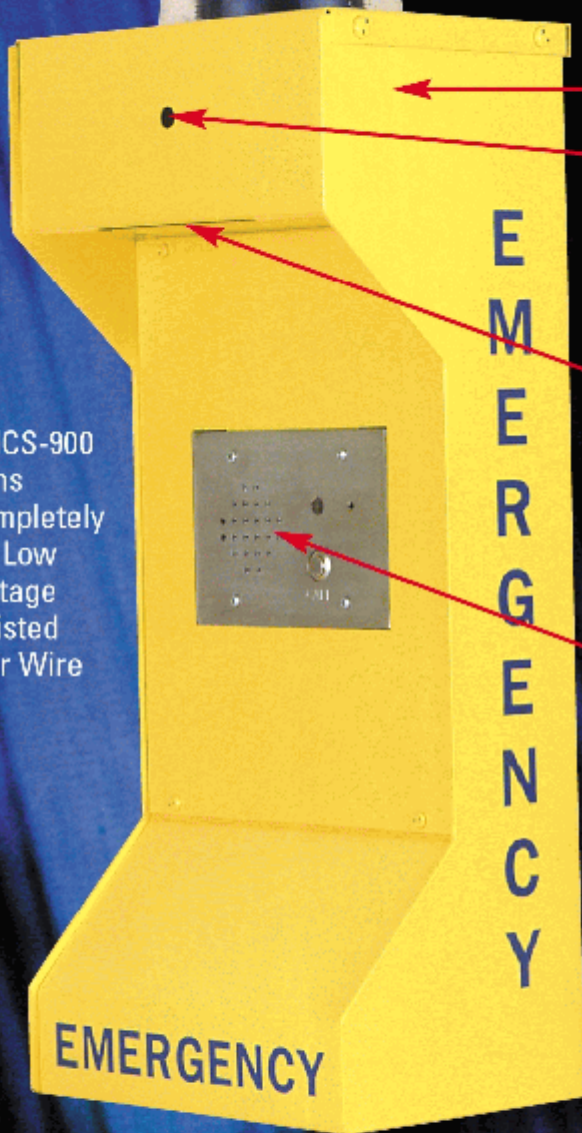

PURE \$YNERGY

EMCS-900
Runs
Completely
On Low
Voltage
Twisted
Pair Wire

pulsating blue
strobe light in a
double encased
high impact
plastic dome

vandal proof,
all weather
stainless steel housing
is prepped for
CCTV function

highly visable
bonded yellow surface
is further illuminated
by "constant on"
soft glow
indicator light

hands free
crystal clear
voice communication
with optional
scream detection
sensors as well as
many other
revolutionary features

installed in
free standing
stanchions or
wall mounted for
additional savings

The EMCS-900 is more than the sum of its parts. Because of its innovative low voltage design you can have emergency call boxes in places you never thought possible and a reliability and quality you never thought you could afford. No running of costly electrical lines. The EMCS-900 is fully operational with power fed solely through simple low voltage twisted pair wire. The EMCS-900 features supervised lines, modular repair, expandable, and can interface with a multitude of communication systems. ADA compliant and backed by RING's renowned reliability.